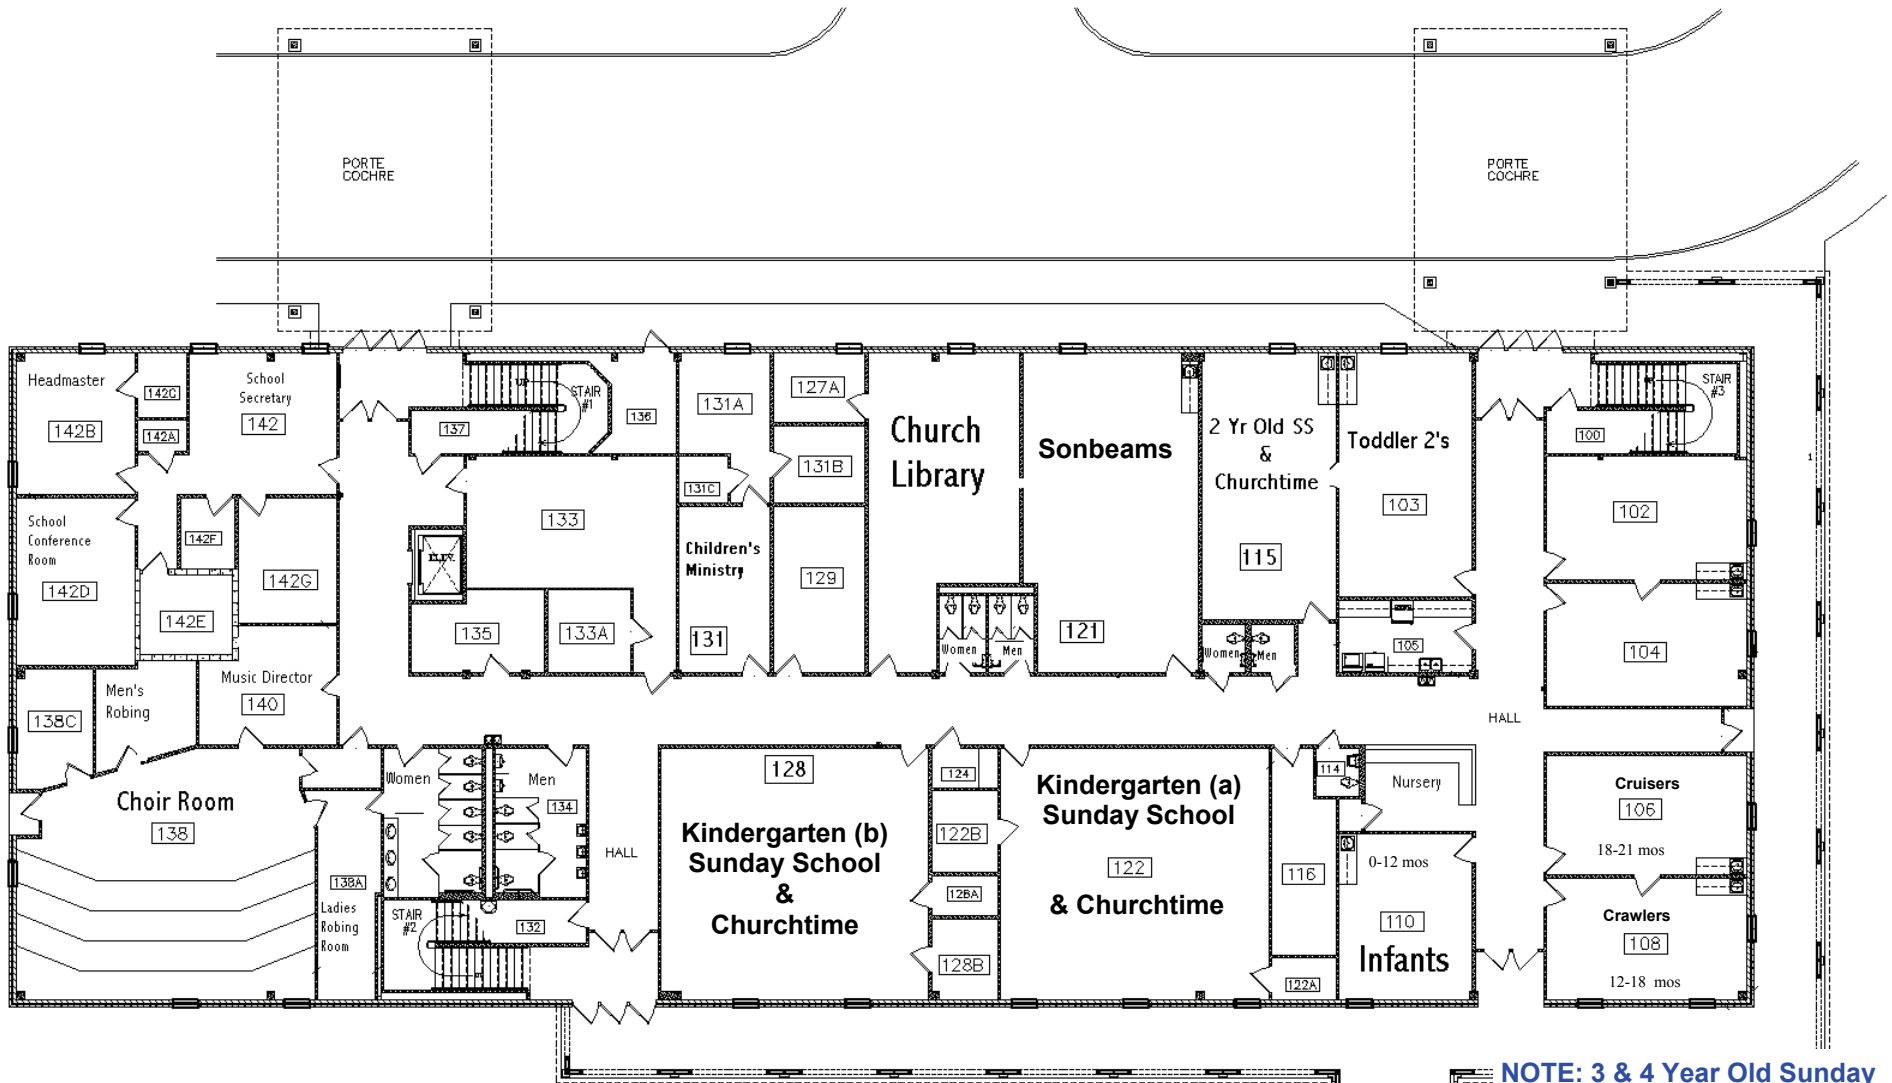

Sunday School 2010-2011

FIRST FLOOR PLAN

N.T.S.

NOTE: 3 & 4 Year Old Sunday School classes meet in the Preschool building on south end of campus →

EXISTING BUILDING